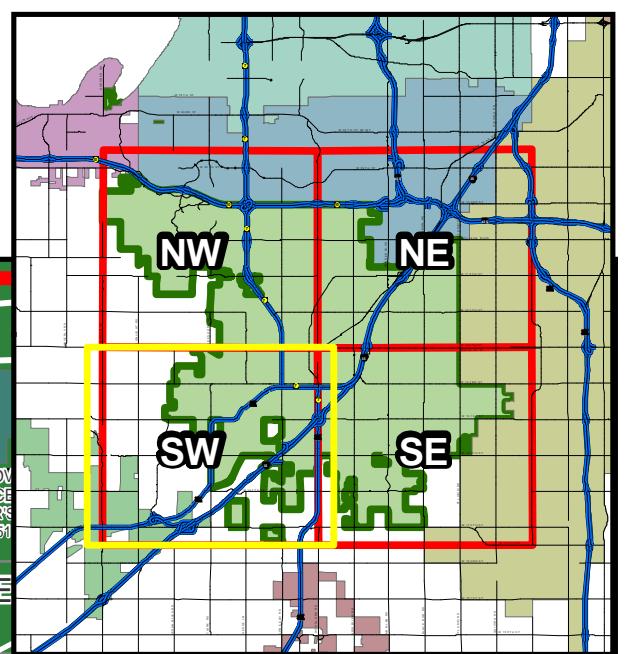

CITY OF OLATHE RECORDED PLATS - SOUTHWEST

Legend

- City of Olathe
- Surrounding Cities: De Soto, Gardner, Lenexa, Mission, Shawnee, Spring Hill
- Streets: De Soto, Highway, Arterial, Collector
- Water Features: Lakes & Ponds, Streams