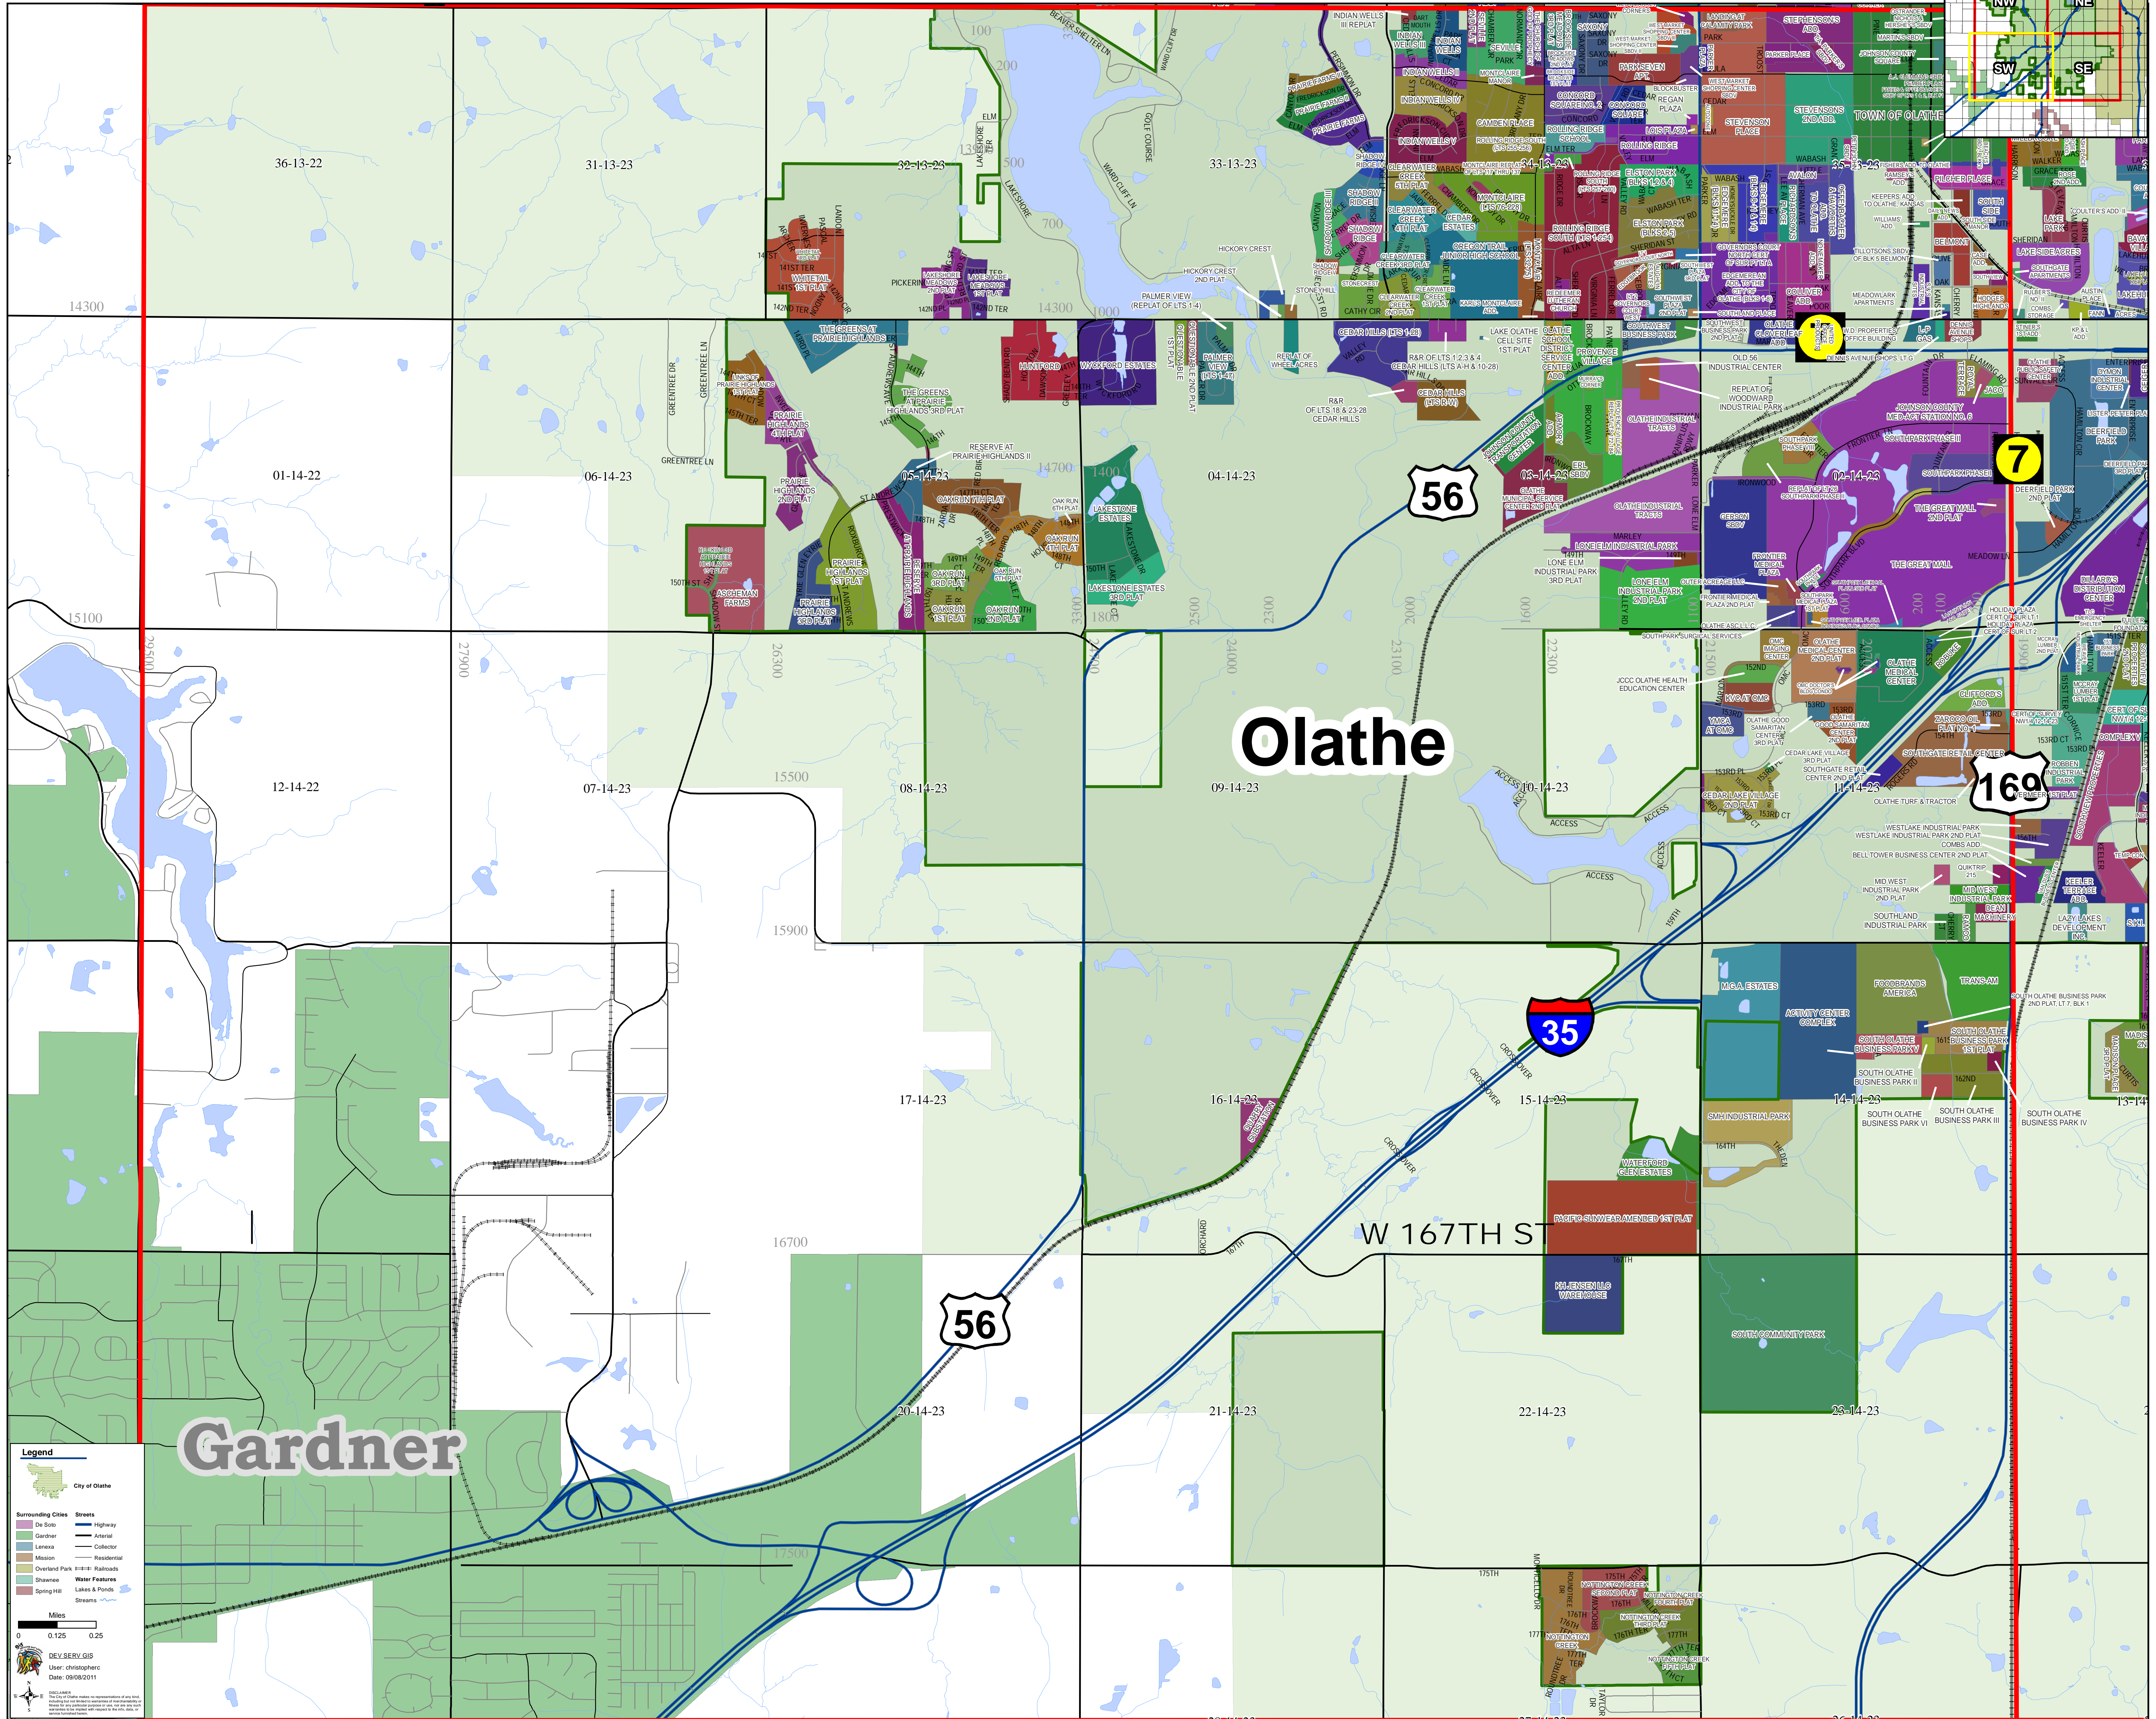

CITY OF OLATHE RECORDED PLATS - SOUTHWEST

Legend

- City of Olathe
- Surrounding Cities: De Soto, Gardner, Lenexa, Mission, Shawnee, Spring Hill
- Streets: De Soto, Highway, Arterial, Collector
- Water Features: Lakes & Ponds, Streams

Miles: 0, 0.125, 0.25

DEV.SERV.GIS
User: chrislophero
Date: 09/09/2011