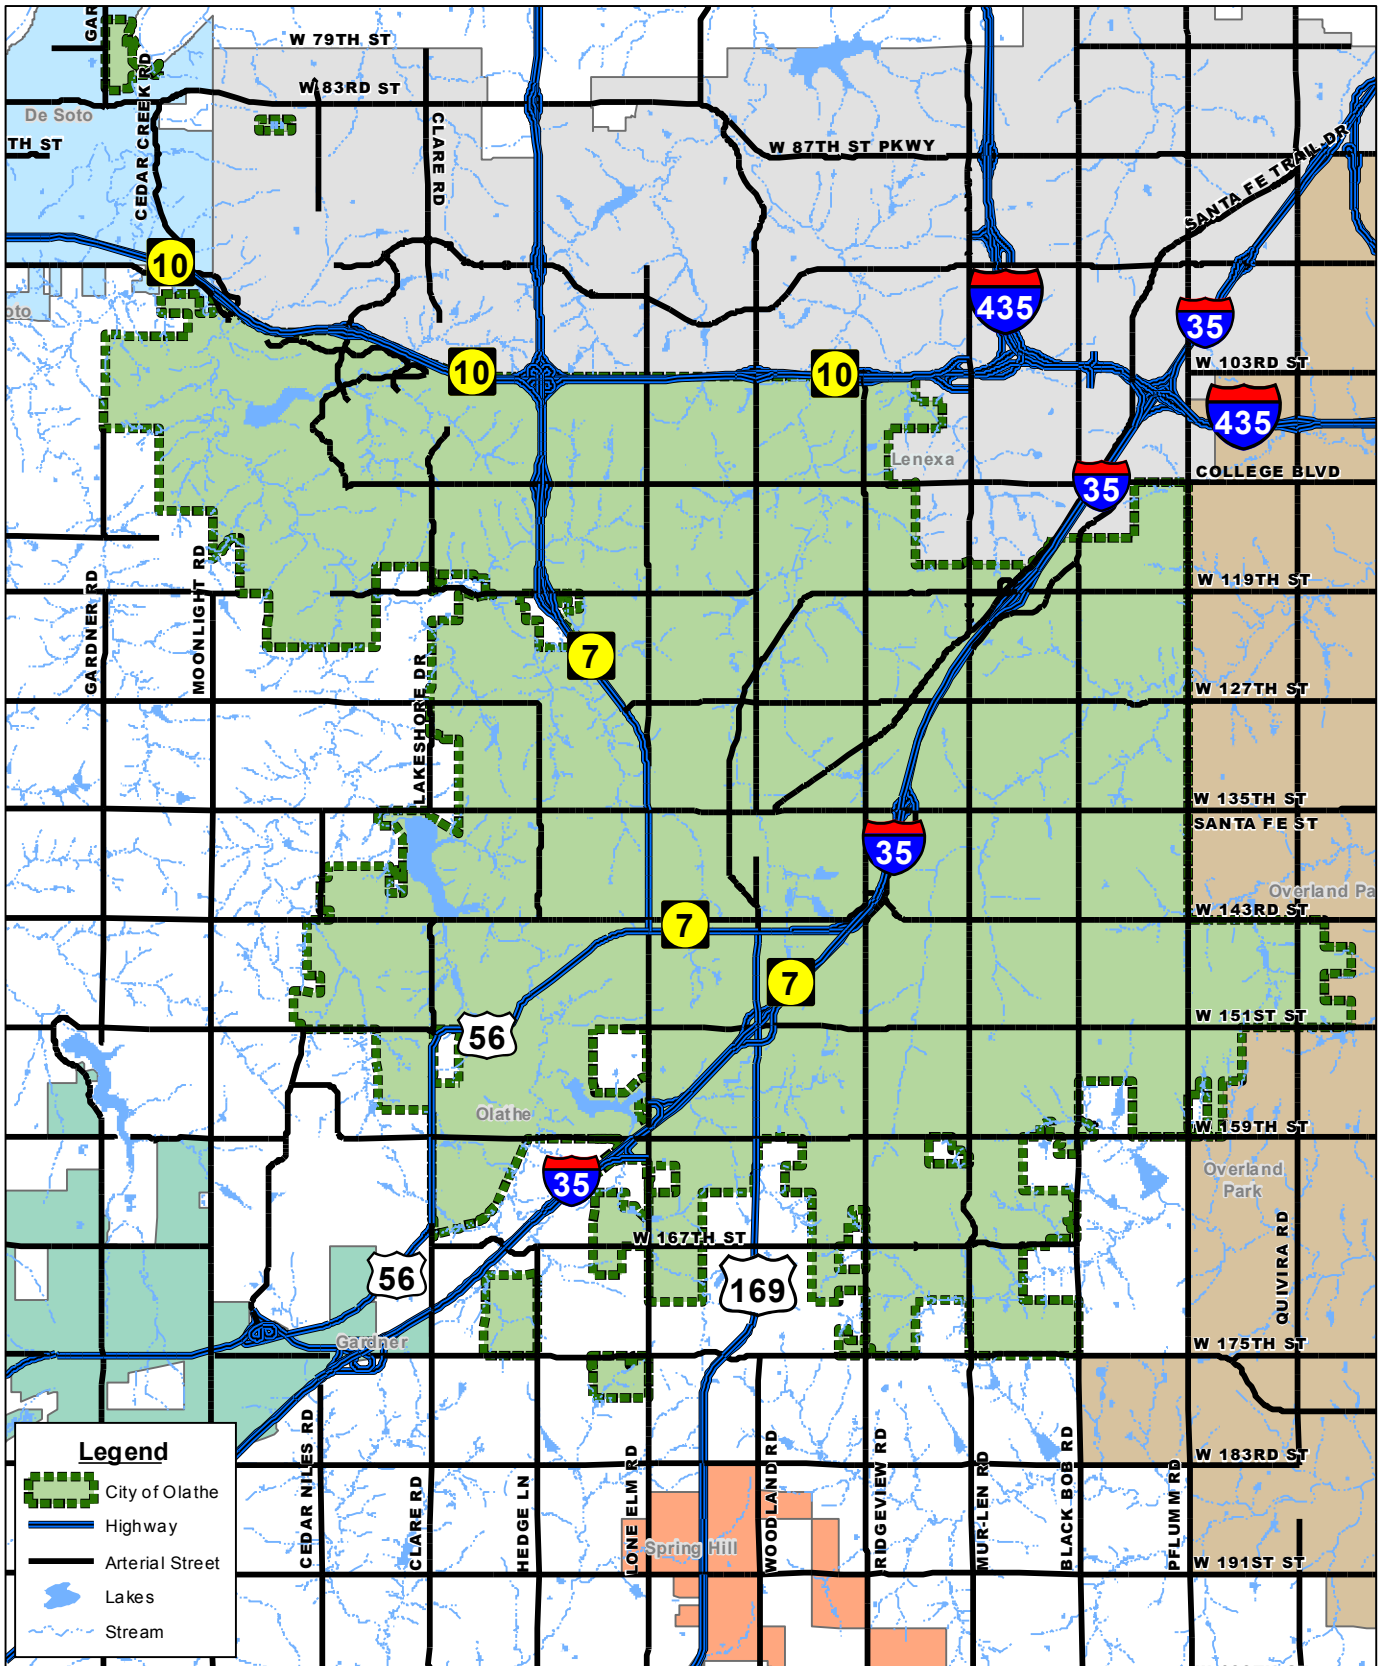

City of Olathe

Legend

- City of Olathe
- Highway
- Arterial Street
- Lakes
- Stream

DATE: 01/25/2011