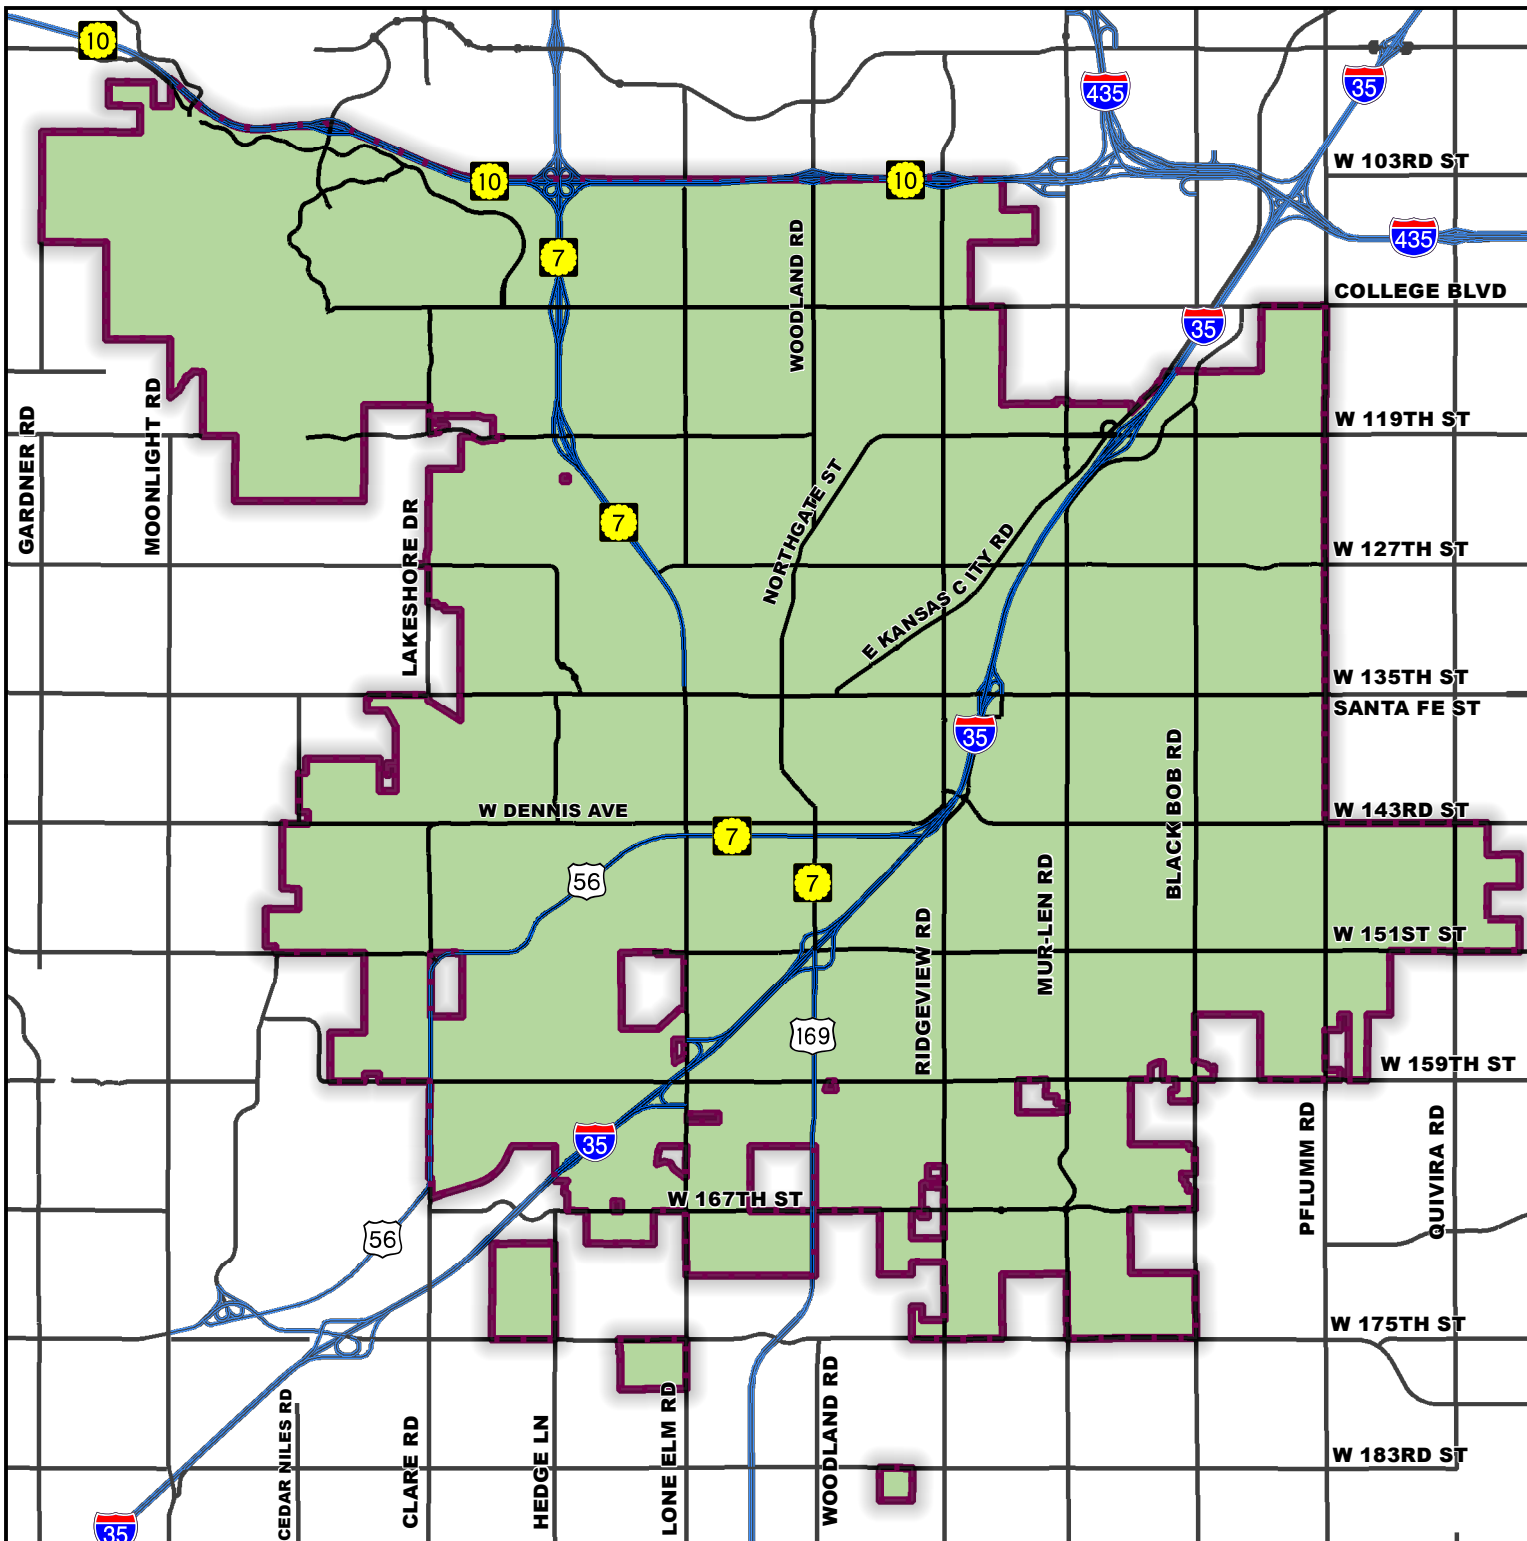

Major Streets

 Olathe City Limits

Major Streets

 Highway

 Arterial Street

0 0.5 1 2 Miles

Map provided by:
Olathe GIS

Downloaded from:
www.OlatheKS.org/GIS/Print