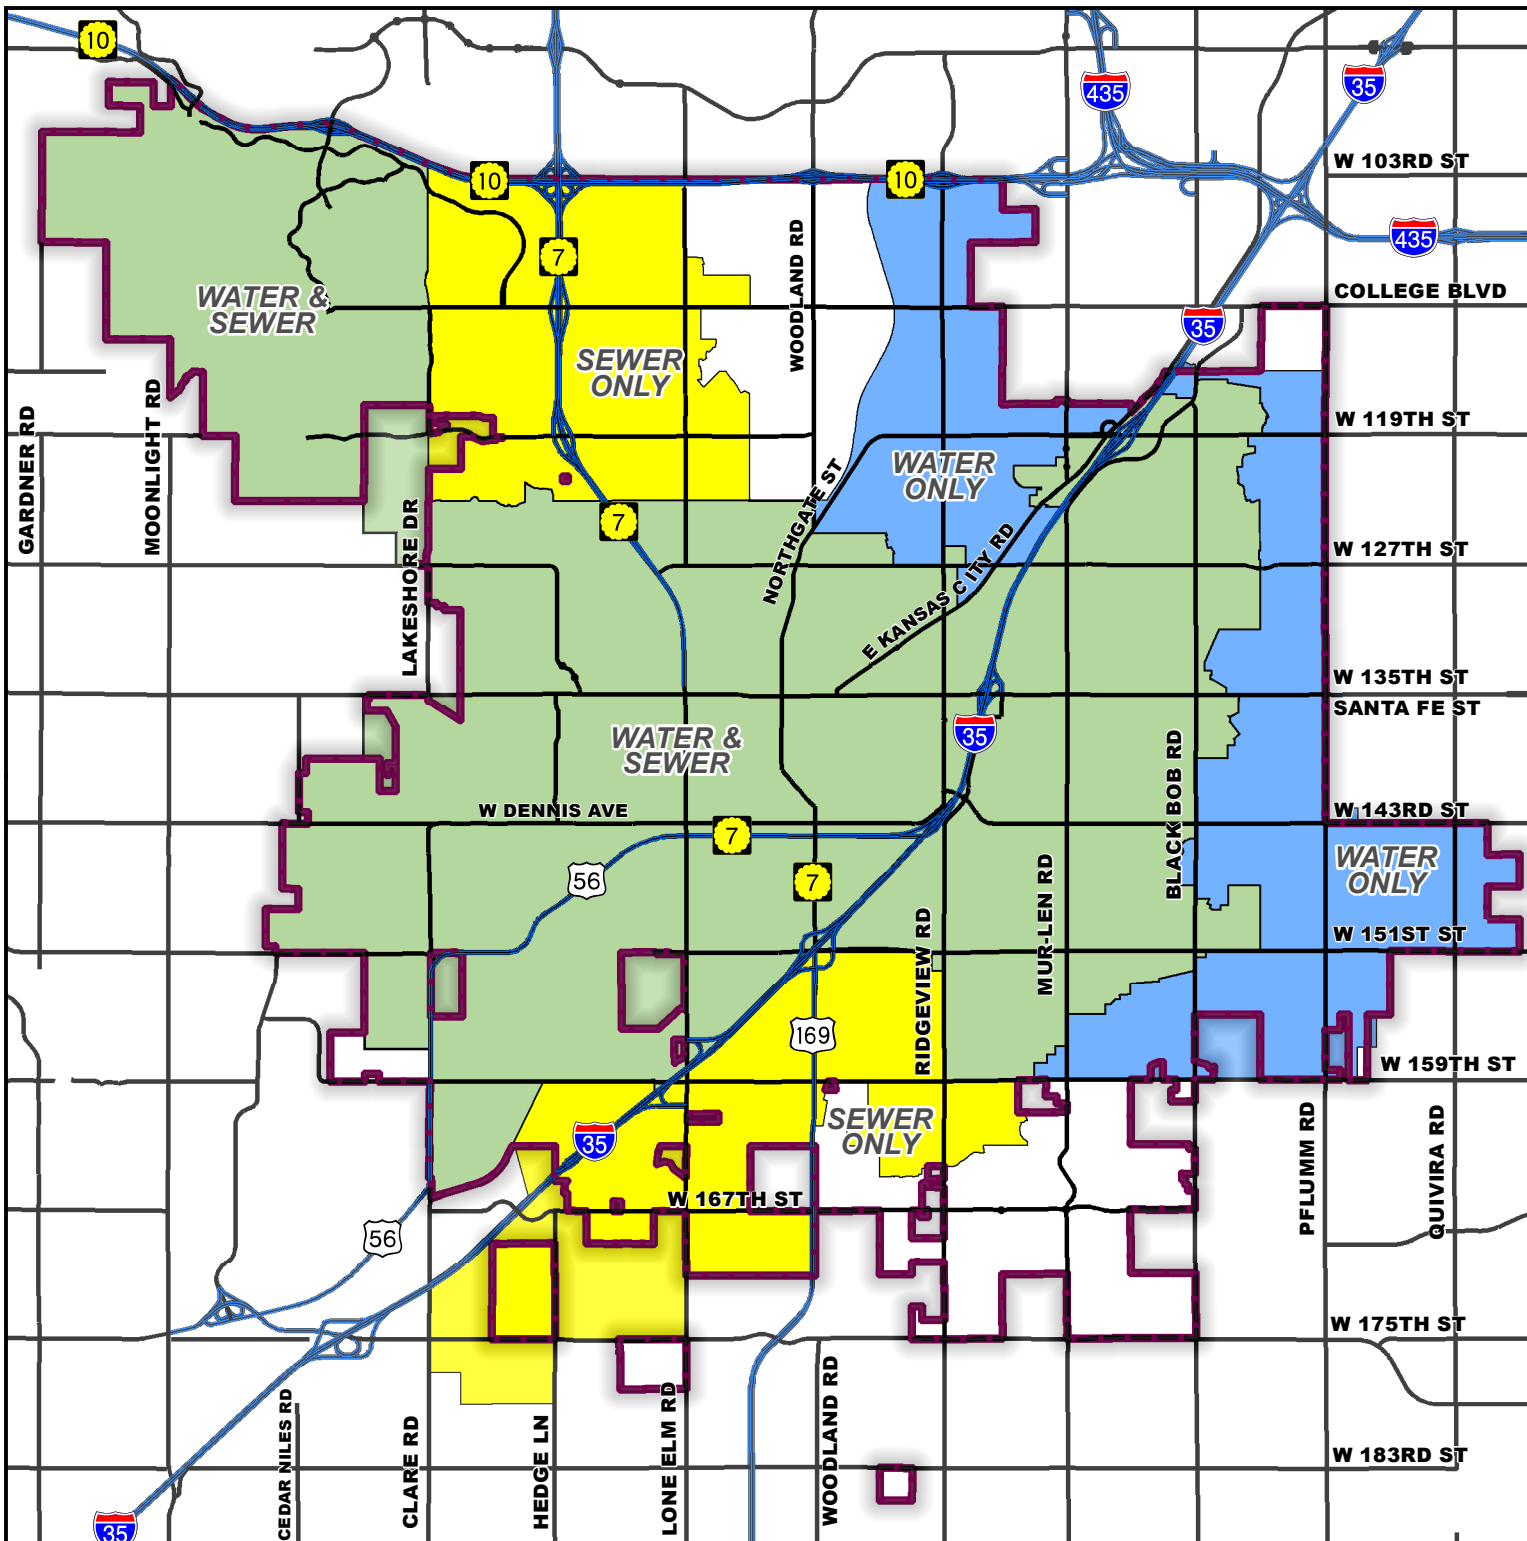

# City of Olathe

## Water & Sewer District Boundaries

### Olathe Utility

-  Water & Sewer
-  Water Only
-  Sewer Only

0 0.5 1 2 Miles

Map provided by:  
**Olathe GIS**

Downloaded from:  
[www.OlatheKS.org/GIS/Print](http://www.OlatheKS.org/GIS/Print)